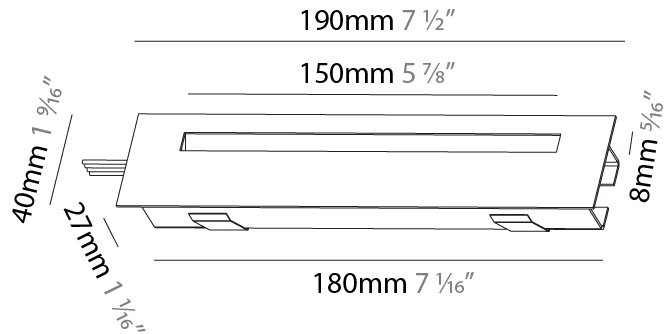

GENERAL

Series: Delight
Subseries: Delight String Step
Partner: Prolicht
Division: Architectural
Installation: Recessed
Product Type: Step Light
Mounting Location: Wall
Light Distribution: Asymmetric

PHYSICAL

Shape: Rectangle
Length (mm): 190
Length (in): 7 1/2
Height (mm): 40
Depth (mm): 27
Height (in): 1 9/16
Depth (in): 1 1/16
Ceiling Thickness (mm): 10 / 12 / 15
Ceiling Thickness (in): 3/8 or 1/2 or 9/16
Min. Recessing Depth (mm): 30
Min. Recessing Depth (in): 1 3/16
Weight (kg): 0.208
Weight (lbs): 0.4576
Fixture Finish: SSR / BKV / CWI / CRY / HAB / UFT / ITA / RUA / FTG / MYG / LOD / PUS / FRO / FUP / KIA / POP / BLS / SPG / MEY / GOH / CHC / COM / ABZ / JAG / OBR / MOS / ROR
Fixture Material: Aluminum
Cut-out Measurements: 140mm / 5 1/2" x 34mm / 1 5/16"

ELECTRICAL

Lamp Type: LED (Zhaga Standard)
Input Wattage (W): 2.2
Total Output Wattage (W): 2
Dimming: 0-10V Dimming / Phase Dimming (120Vac Only)
Driver Included: No
Driver Location: Remote
Driver Type: Constant Voltage - 120 / 277Vac
Driver Class: Class 2
Input Voltage (V): 120 - 277
Output Voltage (V): 24

LED

Number of LEDs: 1
Color Temperature (°K): 3000 / 3500 / 5000
Max. Delivered Lumen (lm): 60
CRI: >80 CRI
Lamp Life (hrs): 50000

OPTICAL

RATINGS AND CERTIFICATIONS

Certified By: Certified for North American Standards
IP rating: IP20