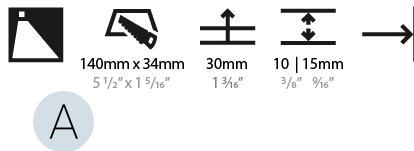

GENERAL

Series: Delight
Subseries: Delight String
Partner: Prolicht
Division: Architectural
Installation: Recessed
Product Type: Step Light
Mounting Location: Wall
Light Distribution: Asymmetric

PHYSICAL

Shape: Rectangle
Width (mm): 40
Width (in): 1 9/16
Height (mm): 150
Depth (mm): 26
Height (in): 5 7/8
Depth (in): 1
Ceiling Thickness (mm): 10 / 12 / 15
Ceiling Thickness (in): 3/8 or 1/2 or 9/16
Min. Recessing Depth (mm): 30
Min. Recessing Depth (in): 1 3/16
Weight (kg): .21
Weight (lbs): .46
Installation Requirement: 140mm / 5 1/2" x 34mm / 1 5/16"
Fixture Finish: SSR / BKV / CWI / CRY / HAB / UFT / ITA / RUA / FTG / MYG / LOD / PUS / FRO / FUP / KIA / POP / BLS / SPG / MEY / GOH / CHC / COM / ABZ / JAG / OBR / MOS / ROR
Fixture Material: Aluminum

ELECTRICAL

Lamp Type: LED (Zhaga Standard)
Input Wattage (W): 2.2
Total Output Wattage (W): 2
Dimming: Non-Dimming / Phase Dimming (120Vac only) / 0-10V Dimming
Driver Included: No
Driver Location: Remote
Driver Type: Constant Current - 120 / 277Vac
Driver Class: Class 2
Input Voltage (V): 120 - 277
Constant Current (MA): 700

LED

Number of LEDs: 1
Color Temperature (°K): 2700 / 3000 / 3500 / 4000
Max. Delivered Lumen (lm): 30
CRI: >90 CRI
Lamp Life (hrs): 50000

OPTICAL

RATINGS AND CERTIFICATIONS

Certified By: Certified for North American Standards
IP rating: IP20