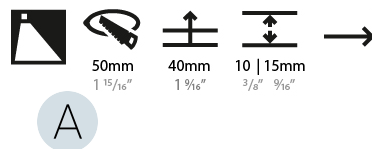

A35693- -

base number   Color   Finishes
Temperature   (Diamond)

1. To build a product code in our configurator select the specify button on the base model # product page
2. To build a manual product code on this datasheet choose from the options listed below in blue font and add the suffix to the base model #

GENERAL

Series: Delight
Subseries: Delight Lollipop Round Wide
Partner: Prolicht
Division: Architectural
Installation: Recessed
Product Type: Step Light
Mounting Location: Wall
Light Distribution: Asymmetric

PHYSICAL

Shape: Round
Diameter (mm): 55
Diameter (in): 2 ³/₁₆
Depth (mm): 35
Depth (in): 1 ³/₈
Min. Recessing Depth (mm): 40
Min. Recessing Depth (in): 1 ⁹/₁₆
Weight (kg): 0.11
Weight (lbs): 0.25
Fixture Finish: SSR / BKV / CWI / CRY / HAB / UFT / ITA / RUA / FTG / MYG / LOD / PUS / FRO / FUP / KIA / POP / BLS / SPG / MEY / GOH / CHC / COM / ABZ / JAG / OBR / MOS / ROR
Fixture Material: Aluminum

ELECTRICAL

Lamp Type: LED (Zhaga Standard)
Input Wattage (W): 2.2
Total Output Wattage (W): 2
Dimming: 0-10V Dimming / Phase Dimming (120Vac Only)
Driver Included: No
Driver Location: Remote
Driver Type: Constant Current - 120 / 277Vac
Input Voltage (V): 120 - 277
Constant Current (MA): 700

LED

Number of LEDs: 1
Color Temperature (°K): 2700 / 3000 / 4000
Max. Delivered Lumen (lm): 150 / 160 / 170
CRI: >90 CRI
Lamp Life (hrs): 50000

OPTICAL

RATINGS AND CERTIFICATIONS

Certified By: Certified for North American Standards
IP rating: IP20