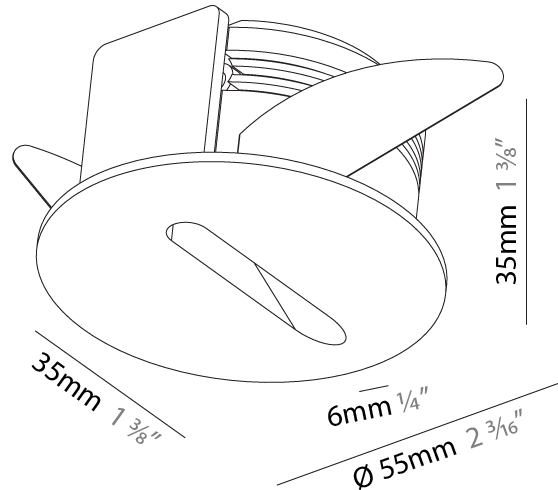

1. To build a product code in our configurator select the specify button on the base model # product page
2. To build a manual product code on this datasheet choose from the options listed below in blue font and add the suffix to the base model #

GENERAL

Series: Delight
Subseries: Delight Lollipop Round
Partner: Prolicht
Division: Architectural
Installation: Recessed
Product Type: Step Light
Mounting Location: Wall
Light Distribution: Asymmetric

PHYSICAL

Shape: Round
Diameter (mm): 55
Diameter (in): 2 3/16
Depth (mm): 35
Depth (in): 1 3/8
Ceiling Thickness (mm): 10 / 15
Min. Recessing Depth (mm): 40
Min. Recessing Depth (in): 1 9/16
Weight (kg): 0.11
Weight (lbs): 0.25
Fixture Finish: SSR / BKV / CWI / CRY / HAB / UFT / ITA / RUA / FTG / MYG / LOD / PUS / FRO / FUP / KIA / POP / BLS / SPG / MEY / GOH / CHC / COM / ABZ / JAG / OBR / MOS / ROR
Fixture Material: Aluminum
Cut-out Measurements: Ø50mm / 1 15/16"

ELECTRICAL

Lamp Type: LED (Zhaga Standard)
Input Wattage (W): 2.2
Total Output Wattage (W): 2
Dimming: 0-10V Dimming / Phase Dimming (120Vac Only)
Driver Included: No
Driver Location: Remote
Driver Type: Constant Current - 120 / 277Vac
Input Voltage (V): 120 - 277
Constant Current (MA): 700

LED

Number of LEDs: 1
Color Temperature (°K): 2700 / 3000 / 4000
Max. Delivered Lumen (lm): 80 / 80 / 90
CRI: >90 CRI
Lamp Life (hrs): 50000

OPTICAL

RATINGS AND CERTIFICATIONS

Certified By: Certified for North American Standards
IP rating: IP20