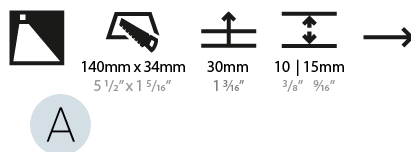

GENERAL

Series: Delight
Subseries: Delight String Wide
Partner: Prolicht
Division: Architectural
Installation: Recessed
Product Type: Step Light
Mounting Location: Wall
Light Distribution: Asymmetric

PHYSICAL

Shape: Rectangle
Width (mm): 40
Width (in): 1 9/16
Height (mm): 150
Depth (mm): 26
Height (in): 5 7/8
Depth (in): 1
Ceiling Thickness (mm): 10 / 12 / 15
Ceiling Thickness (in): 3/8 or 1/2 or 9/16
Min. Recessing Depth (mm): 30
Min. Recessing Depth (in): 1 3/16
Weight (kg): 0.21
Weight (lbs): 0.46
Screws: No visible screws
Fixture Finish: SSR / BKV / CWI / CRY / HAB / UFT / ITA / RUA / FTG / MYG / LOD / PUS / FRO / FUP / KIA / POP / BLS / SPG / MEY / GOH / CHC / COM / ABZ / JAG / OBR / MOS / ROR
Fixture Material: Aluminum
Cut-out Measurements: 140mm / 5 1/2" x 34mm / 1 5/16"

ELECTRICAL

Lamp Type: LED (Zhaga Standard)
Input Wattage (W): 2.2
Total Output Wattage (W): 2
Dimming: Non-Dimming / Phase Dimming (120Vac only) / 0-10V Dimming
Driver Included: No
Driver Location: Remote
Driver Type: Constant Current - 120 / 277Vac
Driver Class: Class 2
Input Voltage (V): 120 - 277
Constant Current (MA): 700

LED

Number of LEDs: 1
Color Temperature (°K): 2700 / 3000 / 3500 / 4000
Max. Delivered Lumen (lm): 60 / 60 / 68 / 70
CRI: >90 CRI
Lamp Life (hrs): 50000

OPTICAL

RATINGS AND CERTIFICATIONS

Certified By: Certified for North American Standards
IP rating: IP20