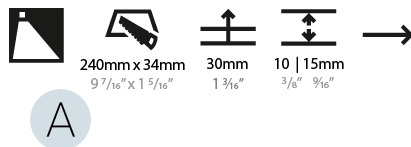

GENERAL

Series: Delight
Subseries: Delight String Wide
Partner: Prolicht
Division: Architectural
Installation: Recessed
Product Type: Step Light
Mounting Location: Wall
Light Distribution: Asymmetric

PHYSICAL

Shape: Rectangle
Length (mm): 250
Length (in): 9 ¹³/₁₆
Width (mm): 40
Width (in): 1 ⁹/₁₆
Height (mm): 250
Depth (mm): 26
Height (in): 9 ¹³/₁₆
Depth (in): 1
Ceiling Thickness (mm): 10 / 12 / 15
Ceiling Thickness (in): 3/8 or 1/2 or 9/16
Min. Recessing Depth (mm): 30
Min. Recessing Depth (in): 1 ³/₁₆
Weight (kg): .83
Weight (lbs): 1.8
Fixture Finish: SSR / BKV / CWI / CRY / HAB / UFT / ITA / RUA / FTG / MYG / LOD / PUS / FRO / FUP / KIA / POP / BLS / SPG / MEY / GOH / CHC / COM / ABZ / JAG / OBR / MOS / ROR
Fixture Material: Aluminum
Cut-out Measurements: 240mm / 9 7/16" x 34mm / 1 5/16"

ELECTRICAL

Lamp Type: LED (Zhaga Standard)
Input Wattage (W): 2.2
Total Output Wattage (W): 2
Dimming: 0-10V Dimming / Phase Dimming (120Vac Only)
Driver Included: No
Driver Location: Remote
Driver Type: Constant Current - 120 / 277Vac
Driver Class: Class 2
Input Voltage (V): 120 - 277
Constant Current (MA): 700

LED

Number of LEDs: 1
Color Temperature (°K): 2700 / 3000 / 3500 / 4000
Max. Delivered Lumen (lm): 60 / 60 / 68 / 70
CRI: >90 CRI
Lamp Life (hrs): 50000

OPTICAL

RATINGS AND CERTIFICATIONS

Certified By: Certified for North American Standards
IP rating: IP20

PROJECT
TYPE
SPECIFIER
QUANTITY
DATE