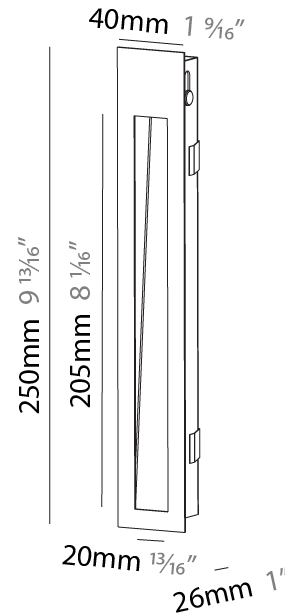

GENERAL

Series: Delight
Subseries: Delight String Wide
Partner: Prolicht
Division: Architectural
Installation: Recessed
Product Type: Step Light
Mounting Location: Wall
Light Distribution: Asymmetric

PHYSICAL

Shape: Rectangle
Length (mm): 250
Length (in): 9 ¹³/₁₆
Width (mm): 40
Width (in): 1 ⁹/₁₆
Height (mm): 250
Depth (mm): 26
Height (in): 9 ¹³/₁₆
Depth (in): 1
Ceiling Thickness (mm): 10 / 12 / 15
Ceiling Thickness (in): 3/8 or 1/2 or 9/16
Min. Recessing Depth (mm): 30
Min. Recessing Depth (in): 1 ³/₁₆
Weight (kg): .83
Weight (lbs): 1.8
Fixture Finish: SSR / BKV / CWI / CRY / HAB / UFT / ITA / RUA / FTG / MYG / LOD / PUS / FRO / FUP / KIA / POP / BLS / SPG / MEY / GOH / CHC / COM / ABZ / JAG / OBR / MOS / ROR
Fixture Material: Aluminum
Cut-out Measurements: 240mm / 9 7/16" x 34mm / 1 5/16"

ELECTRICAL

Lamp Type: LED (Zhaga Standard)
Input Wattage (W): 2.2
Total Output Wattage (W): 2
Dimming: 0-10V Dimming / Phase Dimming (120Vac Only)
Driver Included: No
Driver Location: Remote
Driver Type: Constant Current - 120 / 277Vac
Driver Class: Class 2
Input Voltage (V): 120 - 277
Constant Current (MA): 700

LED

Number of LEDs: 1
Color Temperature (°K): 2700 / 3000 / 3500 / 4000
Max. Delivered Lumen (lm): 60 / 60 / 68 / 70
CRI: >90 CRI
Lamp Life (hrs): 50000

OPTICAL

RATINGS AND CERTIFICATIONS

Certified By: Certified for North American Standards
IP rating: IP20

PROJECT
TYPE
SPECIFIER
QUANTITY
DATE