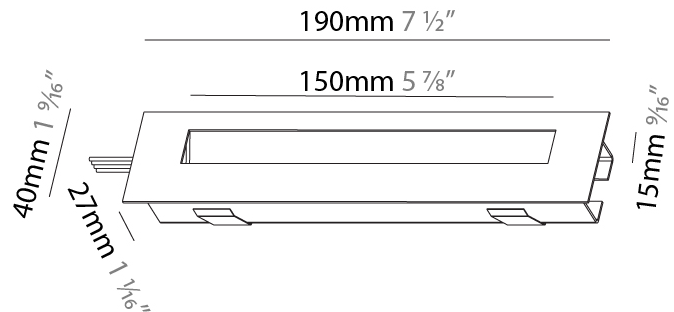

GENERAL

Series: Delight
Subseries: Delight String Step Wide
Brand: Prolicht
Division: Architectural
Mounting Type: Recessed
Mounting Location: Wall
Subcategory: Step Light

PHYSICAL

Shape: Rectangle
Length (mm): 190
Length (in): 7 1/2
Height (mm): 40
Depth (mm): 27
Height (in): 1 9/16
Depth (in): 1 1/16
Ceiling Thickness (mm): 10 / 12 / 15
Ceiling Thickness (in): 3/8 or 1/2 or 9/16
Min. Recessing Depth (mm): 30
Min. Recessing Depth (in): 1 3/16
Light Distribution: Asymmetric
Weight (kg): 0.208
Weight (lbs): .4576
Fixture Finish: SSR / BKV / CWI / CRY / HAB / UFT / ITA / RUA / FTG / MYG / LOD / PUS / FRO / FUP / KIA / POP / BLS / SPG / MEY / GOH / GUM / CHC / COM / ABZ / JAG / OBR / MOS / ROR
Fixture Material: Aluminum
Cut-out Measurements: 140mm / 5 1/2" x 34mm / 1 5/16"

ELECTRICAL

Lamp Type: LED (Zhaga Standard)
Input Wattage (W): 2.2
Total Output Wattage (W): 2
Dimming: 0-10V Dimming / Phase Dimming (120Vac Only)
Driver Included: No
Driver Location: Remote
Driver Type: Constant Voltage - 120 / 277Vac
Driver Class: Class 2
Input Voltage (V): 120 - 277
Output Voltage (V): 24

LED

Number of LEDs: 1
Color Temperature (°K): 3000 / 3500 / 5000
Max. Delivered Lumen (lm): 60
CRI: >80 CRI
Lamp Life (hrs): 50000

OPTICAL

RATINGS AND CERTIFICATIONS

Certified By: Certified for North American Standards
IP rating: IP20