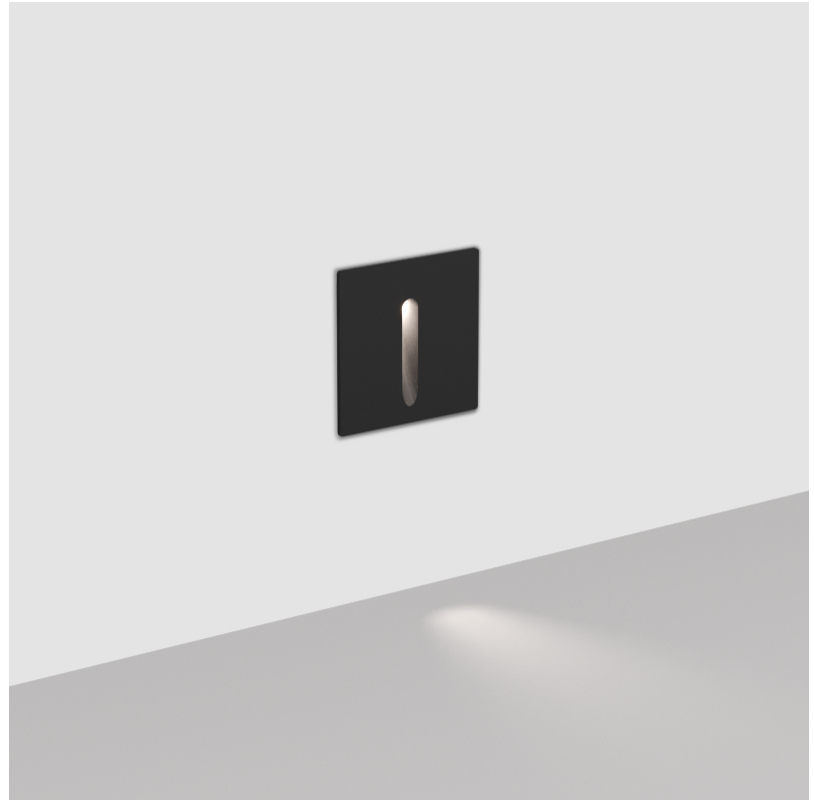

1. To build a product code in our configurator select the specify button on the base model # product page
2. To build a manual product code on this datasheet choose from the options listed below in blue font and add the suffix to the base model #

GENERAL

Series: Delight
Subseries: Delight Lollipop Square
Partner: Prolicht
Division: Architectural
Installation: Recessed
Product Type: Step Light
Mounting Location: Wall
Light Distribution: Asymmetric

PHYSICAL

Shape: Square
Length (mm): 53
Length (in): 2 1/16
Height (mm): 53
Depth (mm): 35
Height (in): 2 1/16
Depth (in): 1 3/8
Min. Recessing Depth (mm): 40
Min. Recessing Depth (in): 1 9/16
Weight (kg): 0.11
Weight (lbs): 0.25
Fixture Finish: SSR / BKV / CWI / CRY / HAB / UFT / ITA / RUA / FTG / MYG / LOD / PUS / FRO / FUP / KIA / POP / BLS / SPG / MEY / GOH / CHC / COM / ABZ / JAG / OBR / MOS / ROR
Fixture Material: Aluminum

ELECTRICAL

Lamp Type: LED (Zhaga Standard)
Input Wattage (W): 2.2
Total Output Wattage (W): 2
Dimming: 0-10V Dimming / Phase Dimming (120Vac Only)
Driver Included: No
Driver Location: Remote
Driver Type: Constant Current - 120 / 277Vac
Input Voltage (V): 120 - 277
Constant Current (MA): 700

LED

Number of LEDs: 1
Color Temperature (°K): 2700 / 3000 / 4000
Max. Delivered Lumen (lm): 80 / 80 / 90
Nominal Lumen (lm): 144
CRI: >90 CRI
Lamp Life (hrs): 50000

OPTICAL

RATINGS AND CERTIFICATIONS

Certified By: Certified for North American Standards
IP rating: IP20