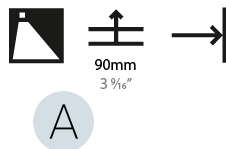

1. To build a product code in our configurator select the specify button on the base model # product page
2. To build a manual product code on this datasheet choose from the options listed below in blue font and add the suffix to the base model #

GENERAL

Series: Delight
Subseries: Delight Gooo! Floorwash
Partner: Prolicht
Division: Architectural
Installation: Recessed
Product Type: Step Light
Mounting Location: Wall
Light Distribution: Asymmetric

PHYSICAL

Shape: Square
Length (mm): 90
Length (in): 3 9/16
Width (mm): 90
Width (in): 3 9/16
Height (mm): 82
Height (in): 3 1/4
Min. Recessing Depth (mm): 90
Min. Recessing Depth (in): 3 9/16
Weight (kg): 0.3
Weight (lbs): 0.66
Fixture Finish: SSR / BKV / CWI / CRY / HAB / UFT / ITA / RUA / FTG / MYG / LOD / PUS / FRO / FUP / KIA / POP / BLS / SPG / MEY / GOH / CHC / COM / ABZ / JAG / OBR / MOS / ROR
Fixture Material: Metal

ELECTRICAL

Lamp Type: LED (Zhaga Standard)
Input Wattage (W): 2.1
Total Output Wattage (W): 1.9
Dimming: Non-Dimming / Phase Dimming (120Vac only) / 0-10V Dimming
Driver Included: No
Driver Location: Remote
Driver Type: Constant Current - Universal
Input Voltage (V): 120 - 277
Constant Current (MA): 350

LED

Number of LEDs: 1
Color Temperature (°K): 2700 / 3000 / 4000
Max. Delivered Lumen (lm): 121 / 128 / 146
CRI: >90 CRI
Lamp Life (hrs): 50000

OPTICAL

RATINGS AND CERTIFICATIONS

Certified By: Certified for North American Standards
IP rating: IP20