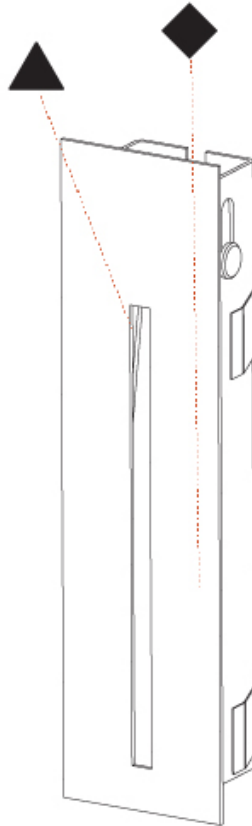

PHYSICAL

Shape: Square
 Length (mm): 53
 Length (in): 2 1/4
 Height (mm): 53
 Depth (mm): 35
 Height (in): 2 1/4
 Depth (in): 1 3/8
 Min. Recessing Depth (mm): 40
 Min. Recessing Depth (in): 1 9/16
 Weight (kg): 0.11
 Weight (lbs): 0.25
 Fixture Finish: SSR / BKV / CWI / CRY / HAB / UFT / ITA / RUA / FTG / MYG / LOD / PUS / FRO / FUP / KIA / POP / BLS / SPG / MEY / GOH / CHC / COM / ABZ / JAG / OBR / MOS / ROR
 Fixture Material: Aluminum

DELIGHT STRING RECESSED

A35696-

PROJECT

TYPE

SPECIFIER

QUANTITY

DATE

A

PHYSICAL

Shape: Rectangle
 Width (mm): 40
 Width (in): 1 9/16
 Height (mm): 250
 Depth (mm): 26
 Height (in): 9 13/16
 Depth (in): 1
 Ceiling Thickness (mm): 10 / 12 / 15
 Ceiling Thickness (in): 3/8 or 1/2 or 9/16
 Min. Recessing Depth (mm): 30
 Min. Recessing Depth (in): 1 3/16
 Weight (kg): .83
 Weight (lbs): 1.8
 Fixture Finish: SSR / BKV / CWI / CRY / HAB / UFT / ITA / RUA / FTG / MYG / LOD / PUS / FRO / FUP / KIA / POP / BLS / SPG / MEY / GOH / CHC / COM / ABZ / JAG / OBR / MOS / ROR
 Fixture Material: Aluminum
 Cut-out Measurements: 240mm / 9 7/16" x 34mm / 1 5/16"