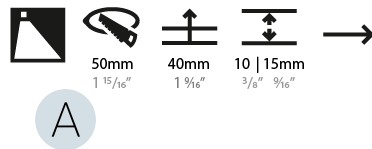

GENERAL

Series: Delight
Subseries: Delight Lollipop Round
Partner: Prolicht
Division: Architectural
Installation: Recessed
Product Type: Step Light
Mounting Location: Wall
Light Distribution: Asymmetric

PHYSICAL

Shape: Round
Diameter (mm): 55
Diameter (in): 2 ³/₁₆
Depth (mm): 35
Depth (in): 1 ³/₈
Ceiling Thickness (mm): 10 / 15
Min. Recessing Depth (mm): 40
Min. Recessing Depth (in): 1 ⁹/₁₆
Weight (kg): 0.11
Weight (lbs): 0.25
Fixture Finish: SSR / BKV / CWI / CRY / HAB / UFT / ITA / RUA / FTG / MYG / LOD / PUS / FRO / FUP / KIA / POP / BLS / SPG / MEY / GOH / CHC / COM / ABZ / JAG / OBR / MOS / ROR
Fixture Material: Aluminum
Cut-out Measurements: Ø50mm / 1 15/16"

ELECTRICAL

Lamp Type: LED (Zhaga Standard)
Input Wattage (W): 2.2
Total Output Wattage (W): 2
Dimming: 0-10V Dimming / Phase Dimming (120Vac Only)
Driver Included: No
Driver Location: Remote
Driver Type: Constant Current - 120 / 277Vac
Input Voltage (V): 120 - 277
Constant Current (MA): 700

LED

Number of LEDs: 1
Color Temperature (°K): 2700 / 3000 / 4000
Max. Delivered Lumen (lm): 80 / 80 / 90
CRI: >90 CRI
Lamp Life (hrs): 50000

OPTICAL

RATINGS AND CERTIFICATIONS

Certified By: Certified for North American Standards
IP rating: IP20

PROJECT
TYPE
SPECIFIER
QUANTITY
DATE