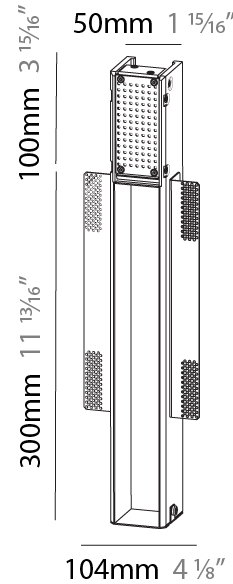

PHYSICAL

Shape: Rectangle
Width (mm): 50
Width (in): 1 15/16
Height (mm): 300
Depth (mm): 50
Height (in): 11 13/16
Depth (in): 1 15/16
Ceiling Thickness (mm): 10 / 12.5 / 15 / 25 / 30
Ceiling Thickness (in): 3/8 or 1/2 or 9/16 or 1 or 1 3/16
Min. Recessing Depth (mm): 90
Min. Recessing Depth (in): 3 9/16
Weight (kg): 1.2
Weight (lbs): 2.65
Fixture Finish: SSR / BKV / CWI / CRY / HAB / UFT / ITA / RUA / FTG / MYG / LOD / PUS / FRO / FUP / KIA / POP / BLS / SPG / MEY / GOH / CHC / COM / ABZ / JAG / OBR / MOS / ROR
Fixture Material: Aluminum
Cut-out Measurements: 402mm / 15 13/16" x 52mm / 2 1/16"
Upon Request: Unique Sizes Unique Ceiling Thickness

ELECTRICAL

Lamp Type: LED (Zhaga Standard)
Input Wattage (W): 1..1
Total Output Wattage (W): 1.0
Dimming: Non-Dimmable
Driver Included: Yes
Driver Location: Integrated
Driver Type: Constant Current - 120 / 277Vac
Driver Class: Class 2
Input Voltage (V): 120 - 277
Constant Current (MA): 350
Upon Request: Phase and 0-10V Dimming (Remote only)

LED

Number of LEDs: 1
Color Temperature (°K): 2700 / 3000 / 4000
Max. Delivered Lumen (lm): 57.4 / 60.2 / 64.8
CRI: >90 CRI
Lamp Life (hrs): 50000
Upon Request: RGB-W Special Color Temperature

OPTICAL

RATINGS AND CERTIFICATIONS

Certified By: Certified for North American Standards
IP rating: IP20