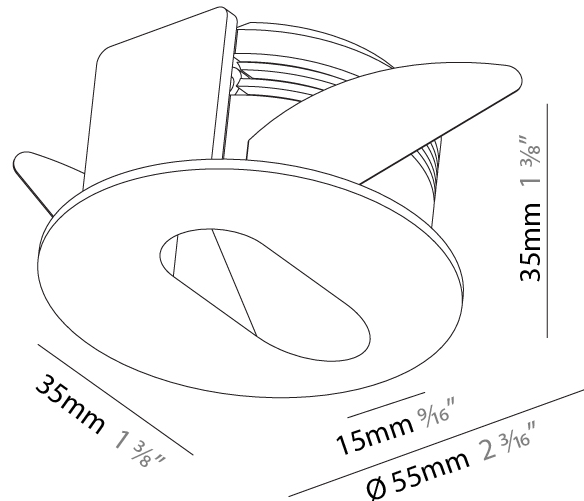

A35693- -

base number   Color   Finishes
Temperature   (Diamond)

1. To build a product code in our configurator select the specify button on the base model # product page
2. To build a manual product code on this datasheet choose from the options listed below in blue font and add the suffix to the base model #

GENERAL

Series: Delight
Subseries: Delight Lollipop Round Wide
Partner: Prolicht
Division: Architectural
Installation: Recessed
Product Type: Step Light
Mounting Location: Wall
Light Distribution: Asymmetric

PHYSICAL

Shape: Round
Diameter (mm): 55
Diameter (in): 2 ³/₁₆
Depth (mm): 35
Depth (in): 1 ³/₈
Min. Recessing Depth (mm): 40
Min. Recessing Depth (in): 1 ⁹/₁₆
Weight (kg): 0.11
Weight (lbs): 0.25
Fixture Finish: SSR / BKV / CWI / CRY / HAB / UFT / ITA / RUA / FTG / MYG / LOD / PUS / FRO / FUP / KIA / POP / BLS / SPG / MEY / GOH / CHC / COM / ABZ / JAG / OBR / MOS / ROR
Fixture Material: Aluminum

ELECTRICAL

Lamp Type: LED (Zhaga Standard)
Input Wattage (W): 2.2
Total Output Wattage (W): 2
Dimming: 0-10V Dimming / Phase Dimming (120Vac Only)
Driver Included: No
Driver Location: Remote
Driver Type: Constant Current - 120 / 277Vac
Input Voltage (V): 120 - 277
Constant Current (MA): 700

LED

Number of LEDs: 1
Color Temperature (°K): 2700 / 3000 / 4000
Max. Delivered Lumen (lm): 150 / 160 / 170
CRI: >90 CRI
Lamp Life (hrs): 50000

OPTICAL

RATINGS AND CERTIFICATIONS

Certified By: Certified for North American Standards
IP rating: IP20