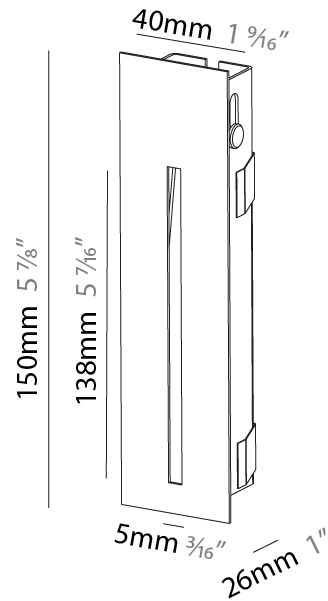

GENERAL

Series: Delight
Subseries: Delight String
Partner: Prolicht
Division: Architectural
Installation: Recessed
Product Type: Step Light
Mounting Location: Wall
Light Distribution: Asymmetric

PHYSICAL

Shape: Rectangle
Width (mm): 40
Width (in): 1 9/16
Height (mm): 150
Depth (mm): 26
Height (in): 5 7/8
Depth (in): 1
Ceiling Thickness (mm): 10 / 12 / 15
Ceiling Thickness (in): 3/8 or 1/2 or 9/16
Min. Recessing Depth (mm): 30
Min. Recessing Depth (in): 1 3/16
Weight (kg): .21
Weight (lbs): .46
Installation Requirement: 140mm / 5 1/2" x 34mm / 1 5/16"
Fixture Finish: SSR / BKV / CWI / CRY / HAB / UFT / ITA / RUA / FTG / MYG / LOD / PUS / FRO / FUP / KIA / POP / BLS / SPG / MEY / GOH / CHC / COM / ABZ / JAG / OBR / MOS / ROR
Fixture Material: Aluminum

ELECTRICAL

Lamp Type: LED (Zhaga Standard)
Input Wattage (W): 2.2
Total Output Wattage (W): 2
Dimming: Non-Dimming / Phase Dimming (120Vac only) / 0-10V Dimming
Driver Included: No
Driver Location: Remote
Driver Type: Constant Current - 120 / 277Vac
Driver Class: Class 2
Input Voltage (V): 120 - 277
Constant Current (MA): 700

LED

Number of LEDs: 1
Color Temperature (°K): 2700 / 3000 / 3500 / 4000
Max. Delivered Lumen (lm): 30
CRI: >90 CRI
Lamp Life (hrs): 50000

OPTICAL

RATINGS AND CERTIFICATIONS

Certified By: Certified for North American Standards
IP rating: IP20