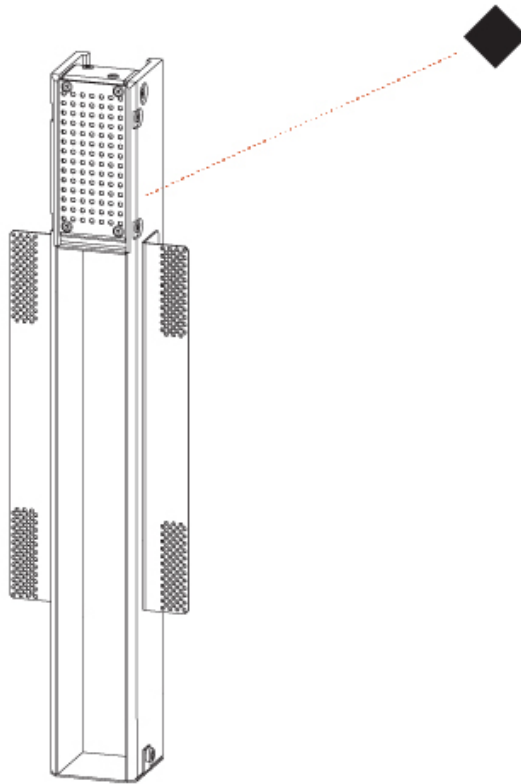

DELIGHT ONLY LIGHT TRIMLESS

A35690-

PROJECT

TYPE

SPECIFIER

QUANTITY

DATE

A