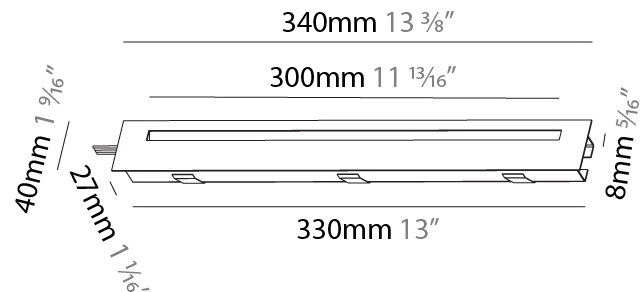

GENERAL

Series: Delight
Subseries: Delight String Step
Partner: Prolicht
Division: Architectural
Installation: Recessed
Product Type: Step Light
Mounting Location: Wall
Light Distribution: Asymmetric

PHYSICAL

Shape: Rectangle
Length (mm): 340
Length (in): 13 3/8
Height (mm): 40
Depth (mm): 27
Height (in): 1 9/16
Depth (in): 1 1/16
Ceiling Thickness (mm): 10 / 12 / 15
Ceiling Thickness (in): 3/8 or 1/2 or 9/16
Min. Recessing Depth (mm): 30
Min. Recessing Depth (in): 1 3/16
Weight (kg): 0.404
Weight (lbs): 0.89
Fixture Finish: SSR / BKV / CWI / CRY / HAB / UFT / ITA / RUA / FTG / MYG / LOD / PUS / FRO / FUP / KIA / POP / BLS / SPG / MEY / GOH / CHC / COM / ABZ / JAG / OBR / MOS / ROR
Fixture Material: Aluminum
Cut-out Measurements: 330mm / 13" x 34mm / 1 5/16"

ELECTRICAL

Lamp Type: LED (Zhaga Standard)
Input Wattage (W): 4
Total Output Wattage (W): 3.6
Dimming: 0-10V Dimming / Phase Dimming (120Vac Only)
Driver Included: No
Driver Location: Remote
Driver Type: Constant Voltage - 120 / 277Vac
Driver Class: Class 2
Input Voltage (V): 120 - 277
Output Voltage (V): 24

LED

Number of LEDs: 1
Color Temperature (°K): 3000 / 3500 / 5000
Max. Delivered Lumen (lm): 120
CRI: >80 CRI
Lamp Life (hrs): 50000

OPTICAL

RATINGS AND CERTIFICATIONS

Certified By: Certified for North American Standards
IP rating: IP20