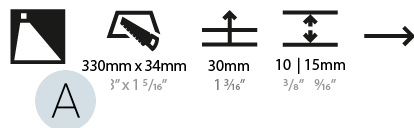

GENERAL

Series: Delight
Subseries: Delight String Step
Partner: Prolicht
Division: Architectural
Installation: Recessed
Product Type: Step Light
Mounting Location: Wall
Light Distribution: Asymmetric

PHYSICAL

Shape: Rectangle
Length (mm): 340
Length (in): 13 3/8
Height (mm): 40
Depth (mm): 27
Height (in): 1 9/16
Depth (in): 1 1/16
Ceiling Thickness (mm): 10 / 12 / 15
Ceiling Thickness (in): 3/8 or 1/2 or 9/16
Min. Recessing Depth (mm): 30
Min. Recessing Depth (in): 1 3/16
Weight (kg): 0.404
Weight (lbs): 0.89
Fixture Finish: SSR / BKV / CWI / CRY / HAB / UFT / ITA / RUA / FTG / MYG / LOD / PUS / FRO / FUP / KIA / POP / BLS / SPG / MEY / GOH / CHC / COM / ABZ / JAG / OBR / MOS / ROR
Fixture Material: Aluminum
Cut-out Measurements: 330mm / 13" x 34mm / 1 5/16"

ELECTRICAL

Lamp Type: LED (Zhaga Standard)
Input Wattage (W): 4
Total Output Wattage (W): 3.6
Dimming: 0-10V Dimming / Phase Dimming (120Vac Only)
Driver Included: No
Driver Location: Remote
Driver Type: Constant Voltage - 120 / 277Vac
Driver Class: Class 2
Input Voltage (V): 120 - 277
Output Voltage (V): 24

LED

Number of LEDs: 1
Color Temperature (°K): 3000 / 3500 / 5000
Max. Delivered Lumen (lm): 120
CRI: >80 CRI
Lamp Life (hrs): 50000

OPTICAL

RATINGS AND CERTIFICATIONS

Certified By: Certified for North American Standards
IP rating: IP20