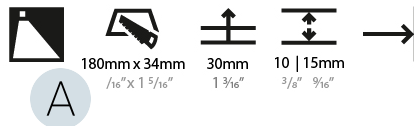

GENERAL

Series: Delight
Subseries: Delight String Step Wide
Partner: Prolicht
Division: Architectural
Installation: Recessed
Product Type: Step Light
Mounting Location: Wall
Light Distribution: Asymmetric

PHYSICAL

Shape: Rectangle
Length (mm): 190
Length (in): 7 1/2
Height (mm): 40
Depth (mm): 27
Height (in): 1 9/16
Depth (in): 1 1/16
Ceiling Thickness (mm): 10 / 12 / 15
Ceiling Thickness (in): 3/8 or 1/2 or 9/16
Min. Recessing Depth (mm): 30
Min. Recessing Depth (in): 1 3/16
Weight (kg): 0.208
Weight (lbs): .4576
Fixture Finish: SSR / BKV / CWI / CRY / HAB / UFT / ITA / RUA / FTG / MYG / LOD / PUS / FRO / FUP / KIA / POP / BLS / SPG / MEY / GOH / CHC / COM / ABZ / JAG / OBR / MOS / ROR
Fixture Material: Aluminum
Cut-out Measurements: 140mm / 5 1/2" x 34mm / 1 5/16"

ELECTRICAL

Lamp Type: LED (Zhaga Standard)
Input Wattage (W): 2.2
Total Output Wattage (W): 2
Dimming: 0-10V Dimming / Phase Dimming (120Vac Only)
Driver Included: No
Driver Location: Remote
Driver Type: Constant Voltage - 120 / 277Vac
Driver Class: Class 2
Input Voltage (V): 120 - 277
Output Voltage (V): 24

LED

Number of LEDs: 1
Color Temperature (°K): 3000 / 3500 / 5000
Max. Delivered Lumen (lm): 60
CRI: >80 CRI
Lamp Life (hrs): 50000

OPTICAL

RATINGS AND CERTIFICATIONS

Certified By: Certified for North American Standards
IP rating: IP20